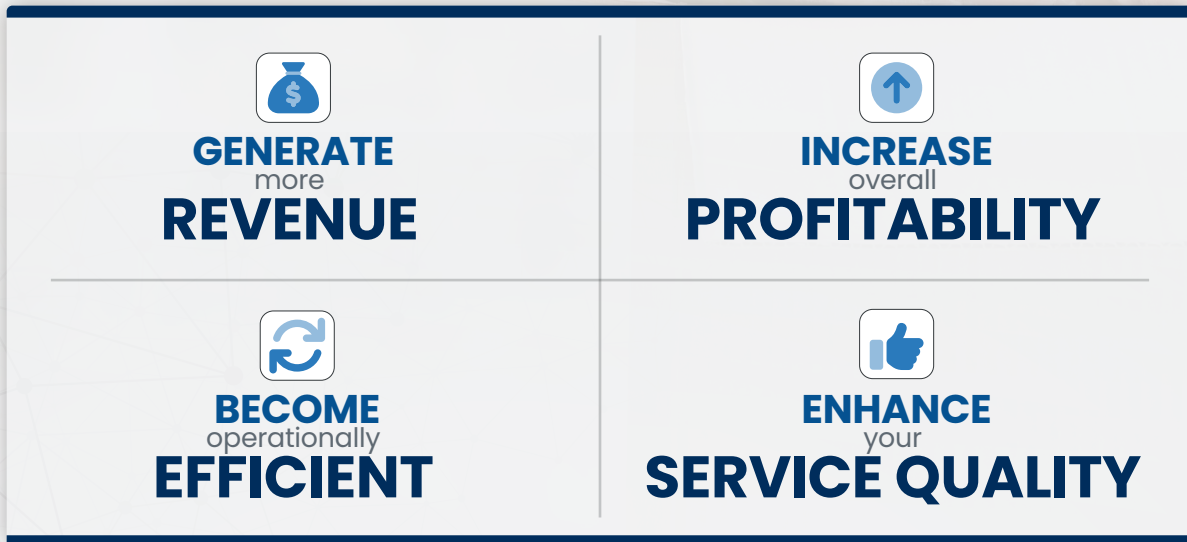

## Food Distribution Industry Professionals!

### Did you know?

Now more than ever, your customers have greater expectations for your food delivery company. Competition is high and you need a competitive edge. That's where WorkWave Route Manager 360 comes in! See how our route planning and tracking software solution can set your business up for success.

### 1 Operational Efficiencies

- Alignment with warehouse and delivery drivers
- Automated route planning
- Integration of order management system with delivery software
- The ability to provide delivery time windows that are one to five days out

### 3 Quality Service

- A 360 view of food delivery tracking to ensure freshness of goods